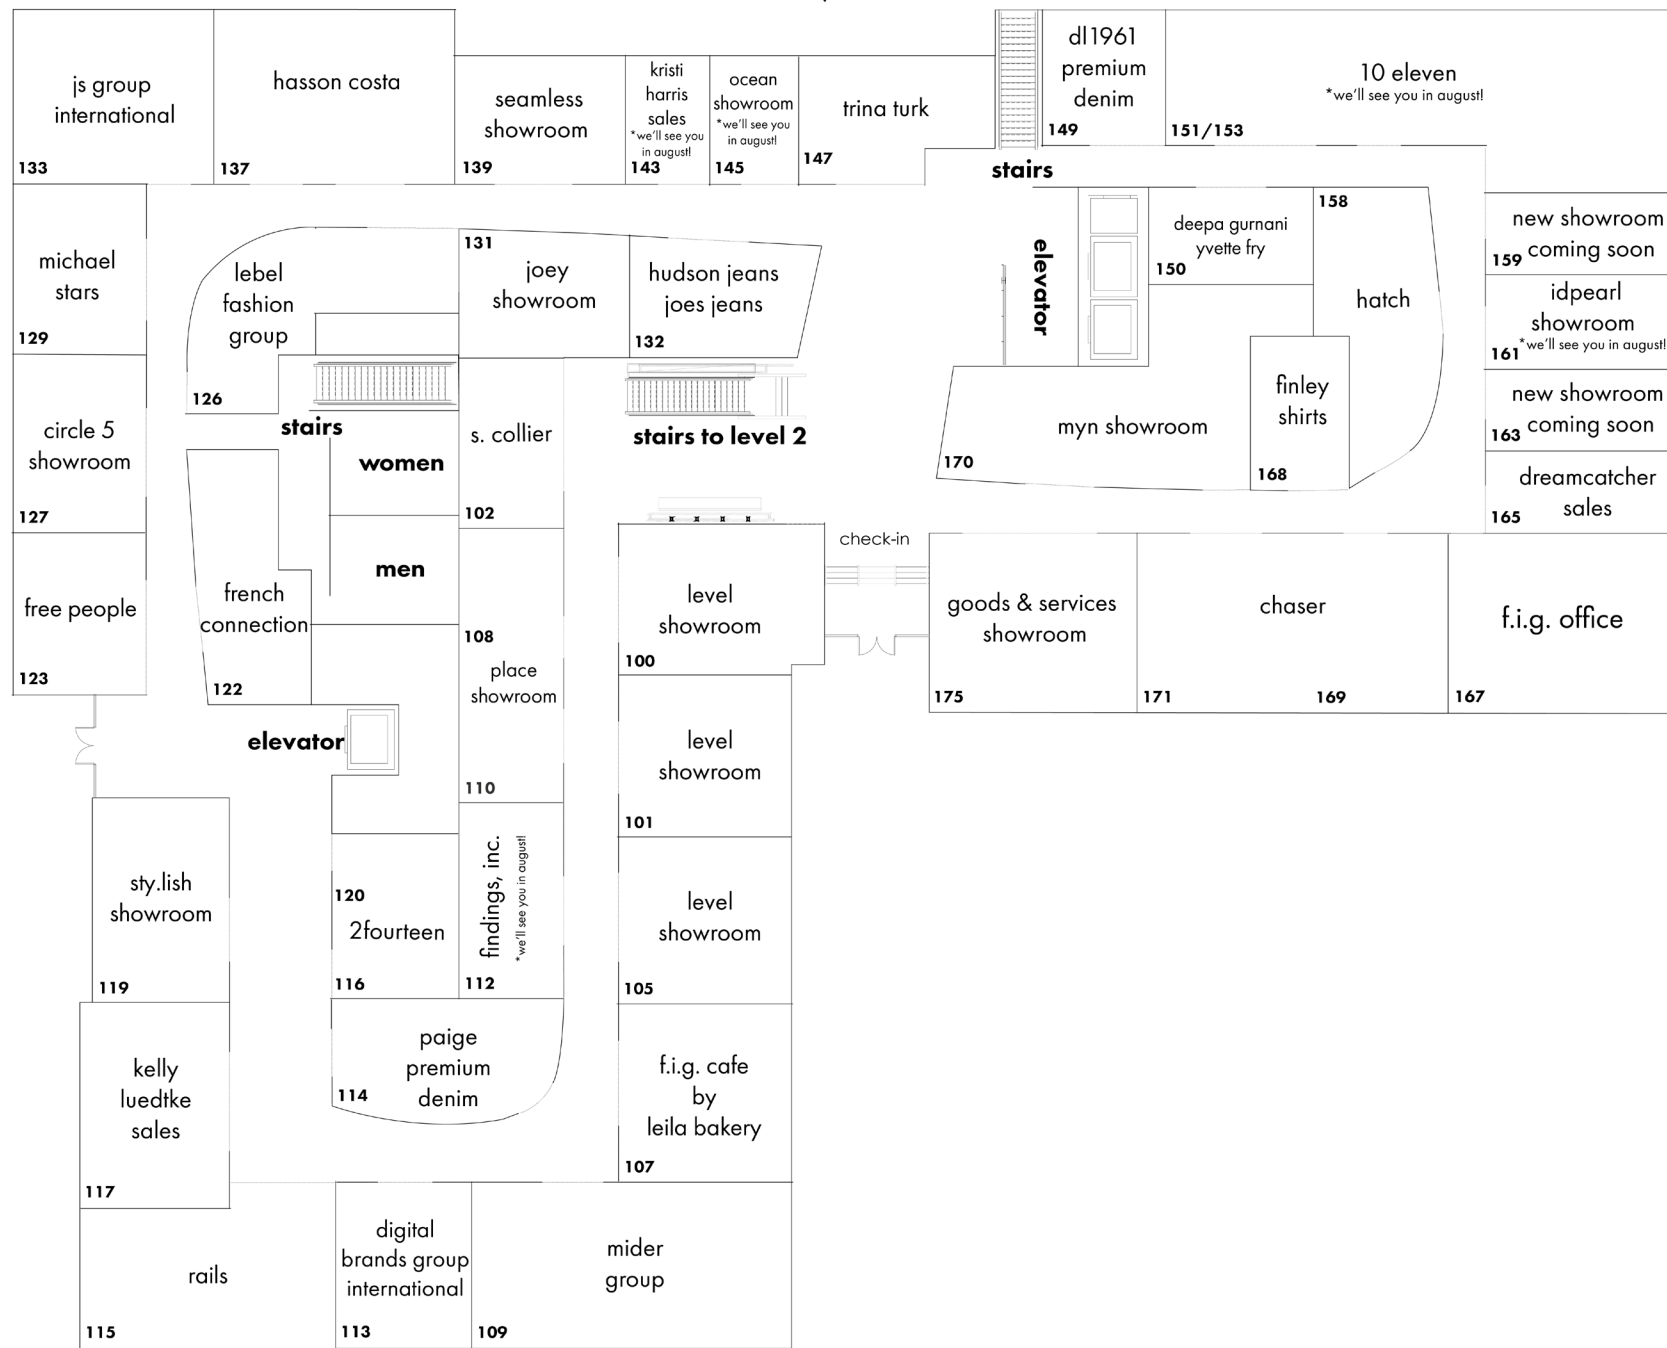

1st floor

DAILY HAPPENINGS

WEDNESDAY, JUNE 15 - MARKET HOURS : 9AM - 6PM

NIGHTOWL COFFEE CART

9AM - 2PM | 1st floor lobby

LEILA'S CAFE

8:30AM - 3:30PM | 1st floor Gallery 107

BUYER LUNCH

12PM - 1PM | 2nd floor

THE HAPPIEST HOUR

3PM - 4PM | keep an eye out for the Happiest Hour cart

WINE BAR sponsored by MaxRetail

3PM - 6PM | 1st floor lobby

THURSDAY, JUNE 16 - MARKET HOURS : 9AM - 6PM

NIGHTOWL COFFEE CART

9AM - 12PM | 1st floor lobby

LEILA'S CAFE

8:30AM - 3:30PM | 1st floor Gallery 107

BUYER LUNCH

12PM - 1PM | 2nd floor

THE HAPPIEST HOUR

3PM - 4PM | keep an eye out for the Happiest Hour cart

FRIDAY, JUNE 17 - MARKET HOURS : 9AM - 3PM

NIGHTOWL COFFEE CART

9AM - 12PM | 1st floor lobby

LEILA'S CAFE

8:30AM - 2:30PM | 1st floor Gallery 107

MIMOSA & BLOODY MARY BAR

11AM - 12PM | served on 1st and 2nd floors

BUYER LUNCH

12PM - 1PM | 2nd floor