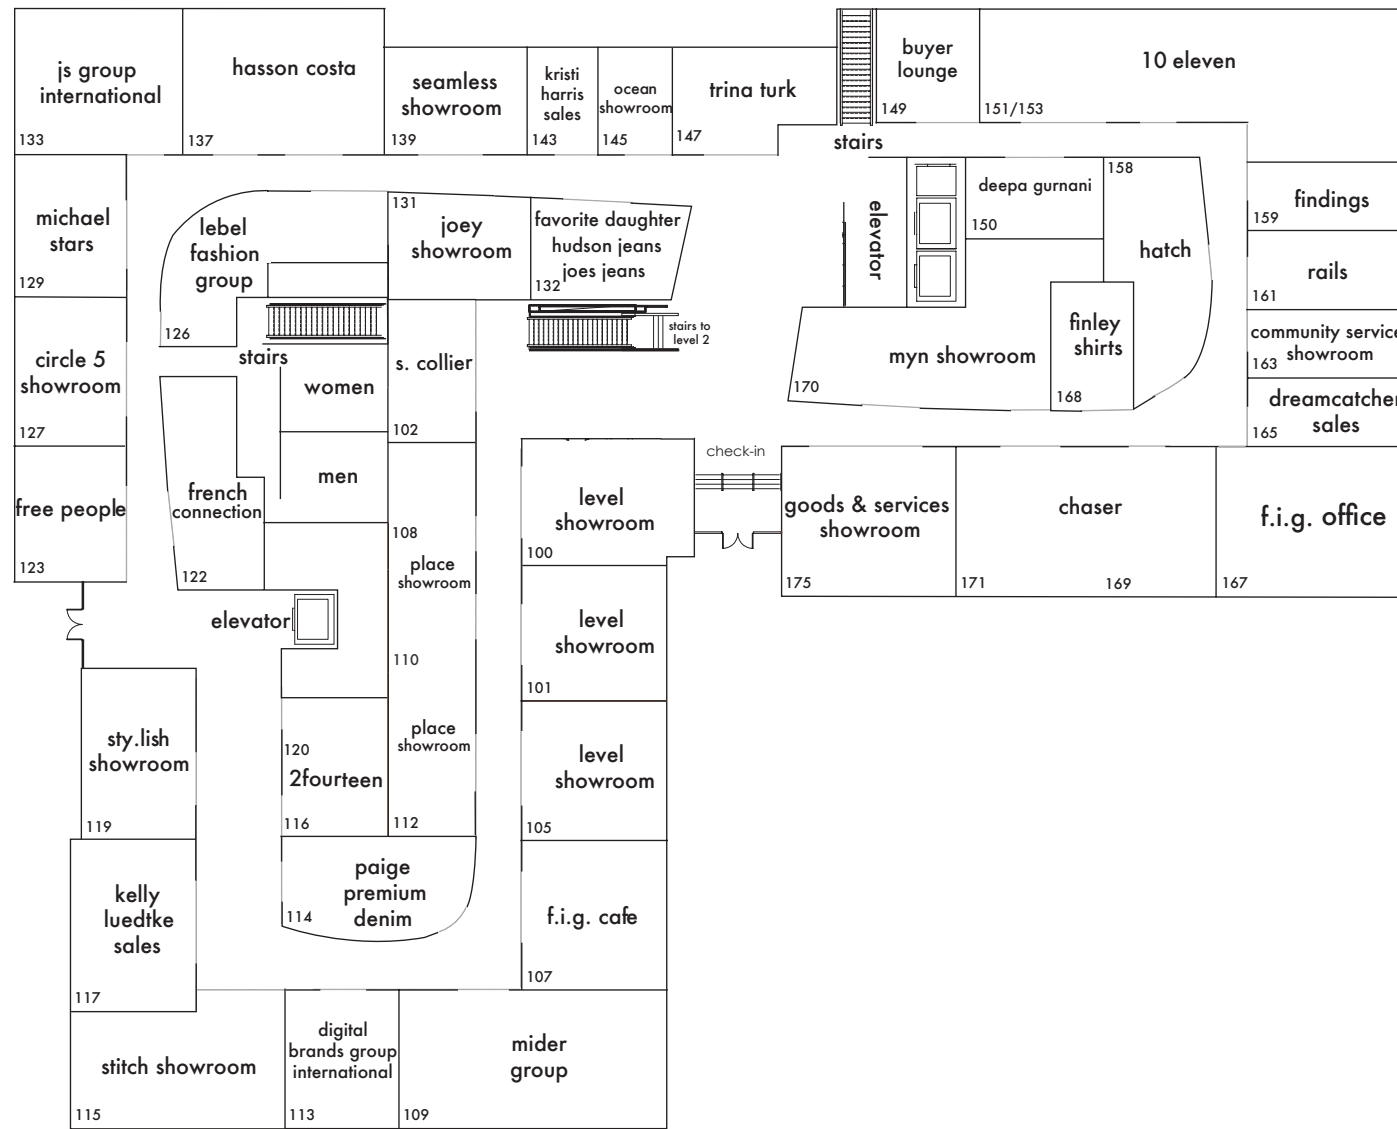

FIRST FLOOR

JANUARY EXHIBITORS

* permanent showrooms in gold

10eleven	Gallery 151/153	Blanca	Gallery 108/110/112	Dreamcatcher Sales	Gallery 165
212 Goods	Gallery 117	Blank NYC	2nd floor	Drew	2nd floor
2Fourteen	Gallery 120	Bobi	Gallery 127	Du Paradis	Gallery 135/137
4SI3NNA	Gallery 165	Bohemian Traders	2nd floor	Ecru	Gallery 115
4th & Reckless	2nd floor	Bracha	Gallery 120	Elizabeth Stone	Gallery 143
525 America	Gallery 170	Briton Court	Gallery 202	Elliatt	Gallery 108/110/112
Ace of Something	Gallery 120	Brothers & Sisters Showroom	2nd floor	Emily Lovelock	Gallery 102
Adelyn Rae	Gallery 120	BTB Los Angeles	Gallery 170	Emily Phillips	Gallery 119
ALC	Gallery 151/153	C/MEO COLLECTIVE	Gallery 205	En Saison	Gallery 108/110/112
Alivia	Gallery 109	Caballero	2nd floor	Enza Costa	Gallery 175
Allison NYC	Gallery 117	Callahan	Gallery 139	EQUIPMENT	Gallery 205
Amanda Uprichard	2nd floor	Cami NYC	2nd floor	Essentiel Antwerp	Gallery 151/153
Amente	Gallery 163	Capsule	Gallery 109	Eterne	Gallery 151/153
Ampersand As Apostrophe	Gallery 145	Carolina K	2nd floor	ÉTICA	Gallery 135/137
AMUR	Gallery 133	Cartolina	2nd floor	Farrah B	Gallery 120
Amuse Society	Gallery 120	Catherine Gee	Gallery 102	Favorite Daughter	Gallery 132
Anonym	Gallery 102	Catherine Page Jewelry	Main Lobby	Fenomena	Gallery 203
Anton Heunis Jewelry Madrid	Gallery 201	Chaque Une	Gallery 163	Fifteen-Twenty	Gallery 115
Araminta James	Gallery 139	Chaser	Gallery 171	FINDERS KEEPERS	Gallery 205
AS by DF	2nd floor	CHRLDR	2nd floor	Findings Showroom	Gallery 159
ASN	2nd floor	Circle 5 Showroom	Gallery 127	Finley Shirts	Gallery 168
ASTR	Gallery 108/110/112	Cleobella	Gallery 170	Fitzroy & Wila	Gallery 202
ATM	2nd floor	Community Service Showroom	Gallery 165	Five and Two	Gallery 143
ATOIR	Gallery 205	Conditions Apply	Gallery 102	Floork	Gallery 139
Aureta	Gallery 139	Connect Agency LA	2nd floor	Focus Showroom	2nd floor
Avenue Montaigne	2nd floor	Corey Lynn Calter	Gallery 135/137	FRAME	Gallery 175
Aviator Nation	Gallery 158/160	Cosabella	Gallery 165	Free People	Gallery 123
BA&SH	Gallery 151/153	Cotton Citizen	Gallery 204	Free People Movement	Gallery 123
Banjanan	Gallery 158/160	Crush	2nd floor	French Connection	Gallery 122
Beau & Ro	Gallery 202	Culture of Brave	Gallery 170	Fresha London	Gallery 115
Beautiful People LA	Gallery 201	Curio Showroom	2nd floor	Future Brands Group	2nd floor
BEAUTIISOLES by Robyn Shreiber	2nd floor	CURRENT/ELLIOTT	Gallery 205	Generation Love	Gallery 145
Bella Tu	Gallery 202	Deepa Gurnani	Gallery 150	GIGII'S	Gallery 126/130
Berence Paris	Gallery 170	Deluc	Gallery 100/101/105	Gilner Farrar	Gallery 163
Betro Simone	Gallery 135/137	Devotion Twins	Gallery 139	Go Silk	2nd floor
Bindu	Gallery 135/137	Dex	Gallery 120	Gola	Gallery 165
Birgitte Herskind	Gallery 203	Digital Brands Showroom	Gallery 113	Gold Hawk	2nd floor
BL^nk London	Gallery 102	Dogear	Gallery 143	Goldie	Gallery 109
Black Tape	Gallery 120	Dolce Vita	2nd floor	Good Company	2nd floor
		dRA	Gallery 100/101/105	Goods and Services NYC	Gallery 175
				Grey State	Gallery 119