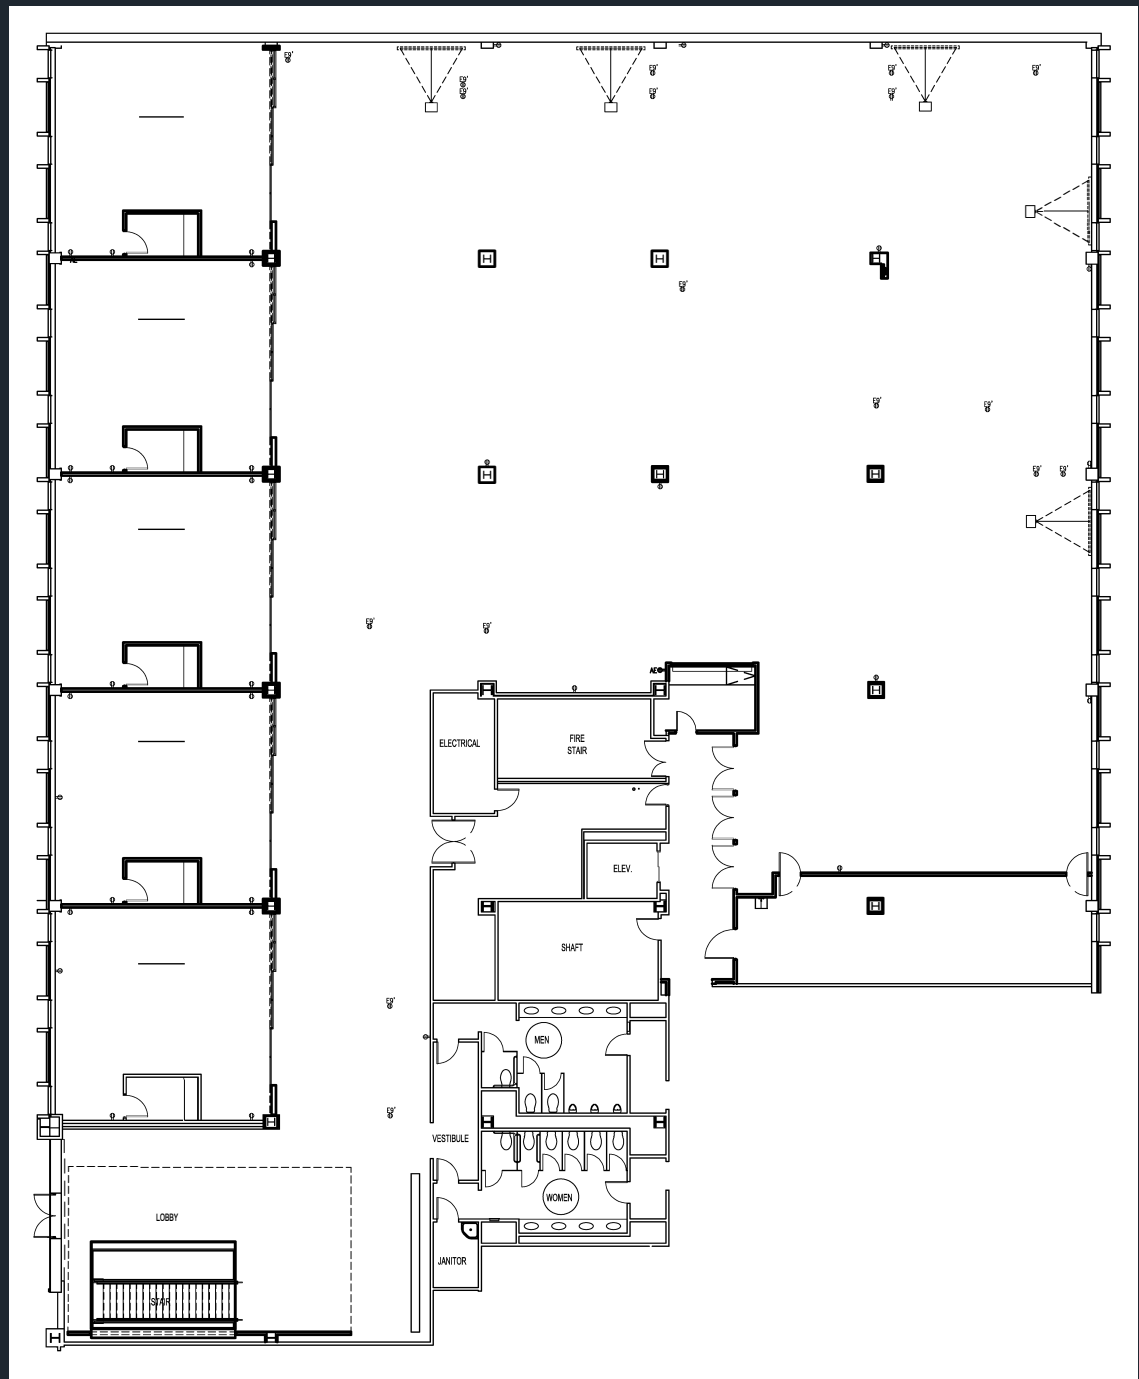

## AMENITIES OF THE FIG SPECIAL EVENTS VENUE

- 25,000 square foot space
- Five 800 square foot galleries located in the event space for added room and can be used for a variety of event options
- Natural light
- Industrial ceiling with 10' to 14' floor-to-deck areas
- Built-in AV system including five screens and projectors
- Overhead lighting
- Direct freight and passenger elevator access
- Two catering prep kitchens
- Large men's and women's bathrooms